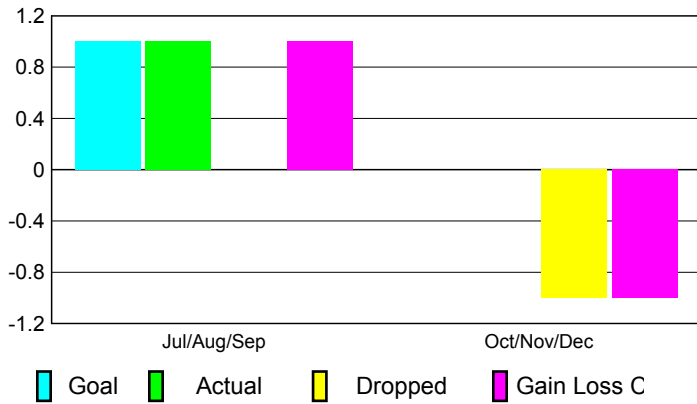

2010-2011 GMT Reports for District (or Undistricted) **District 20 O**

GMT: **ED J LECIUS**

Location: **NEW YORK**

GMT CA: **1**

CLUBS

**Club Results
2010-2011**

**Clubs
2009-2010**

Month	New Club Goal	Actual New Clubs	Actual Dropped Clubs	Gain/Loss of Clubs	Gain/Loss of Clubs
Jul/Aug/Sep	1	1	0	1	0
Oct/Nov/Dec	0	0	-1	-1	0
Totals	1	1	-1	0	0

Club Results 2010-2011

Goal, New, Dropped, Gain/Loss

Comparison of Club Gain/Loss

Current Year Compared to the Previous Year

YTD Status Quo Clubs 2010-2011

Status Quo Clubs Compared to Status Quo Members

MEMBERSHIP

**Membership Results
2010-2011**

**Membership
2009-2010**

Month	Net Memb Goal	Actual New Memb	Actual Dropped Memb	Gain/Loss of Memb	Gain/Loss of Memb
Jul/Aug/Sep	25	46	-47	-1	-41
Oct/Nov/Dec	-5	28	-55	-27	-14
Totals	20	74	-102	-28	-55