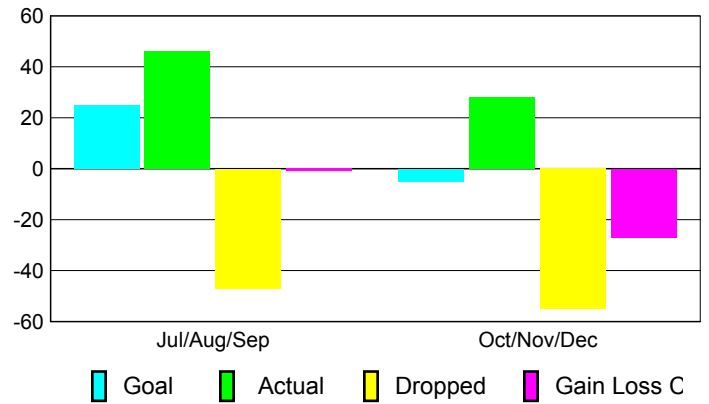

Membership Results 2010-2011

Goal, New, Dropped, Gain/Loss