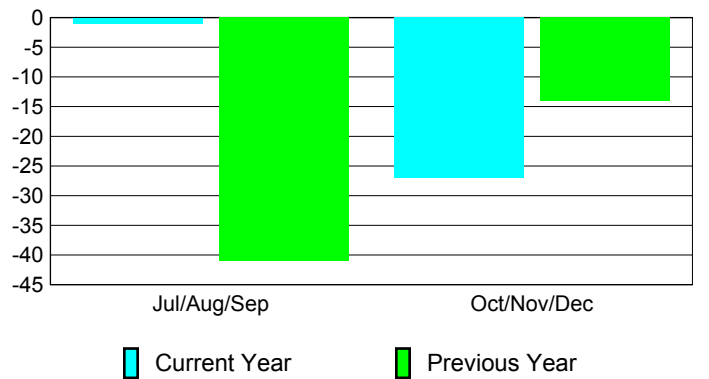

Comparison of Membership Gain/Loss

Current Year Compared to the Previous Year